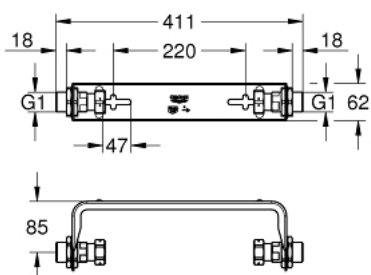

### TOOTE KIRJELDUS

- for installation on the wall
- easy and stable installation
- mounting nuts with G1" connection
- for use with 22 500 LN0, 22 502 LN1, 22 503 LN0, 22 513 LN0, 22 517 LN0